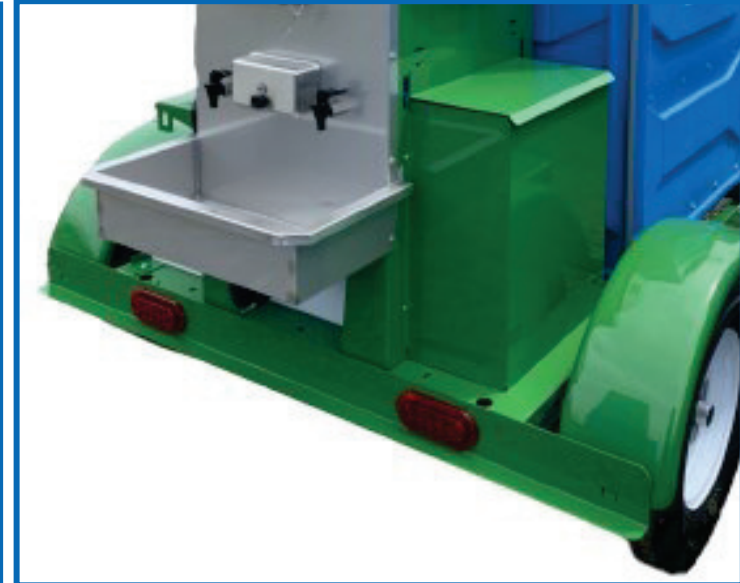

GK969-2-2B Double Restroom Trailer w/ House & Large Tank

Interior View

- Blue portable restroom (PolyJ-PJN33-1001)
- 60 gallon holding tank capacity
- Outer locking door latch
- 86 gallon stainless fresh water tank
- 25 gallon gray water tank
- 5 Gallon Igloo cooler with cup holder
- 24" Sink (stainless steel)
- Soap dispenser (stainless steel)
- Paper towel dispenser (stainless steel)
- Waste receptacle
- LED rear tail lights
- RV style dump valve
- Jack stand
- 2" Ball hitch
- 182 1/8" overall length
- 71 3/8" overall width
- 104 11/16" overall height
- Weight 1124 Lb.